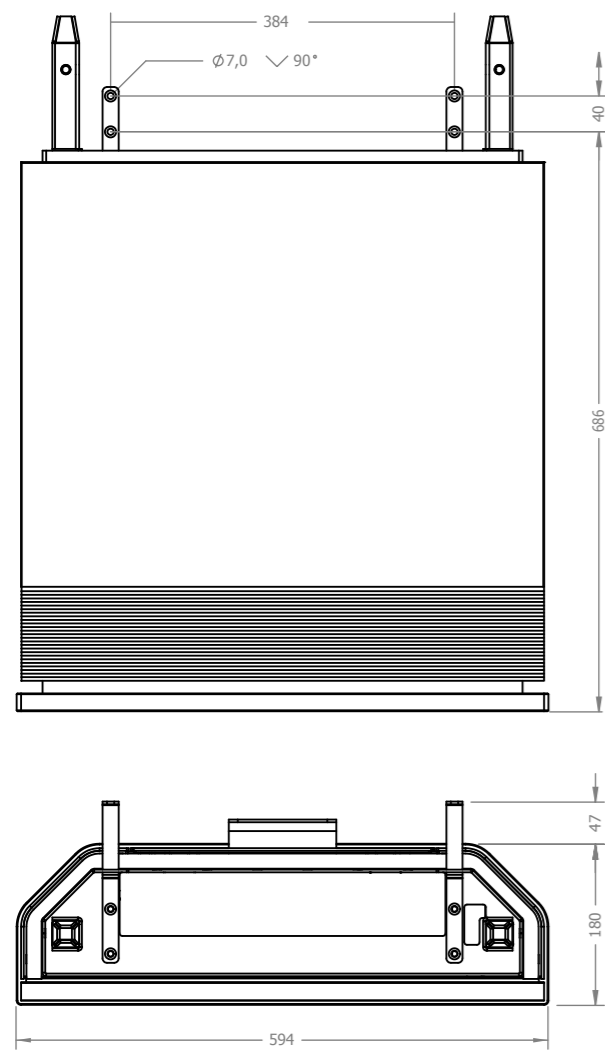

PROFILE -WALL MOUNT SETUP

PROFILE 42/52

PROFILE 52 DUAL